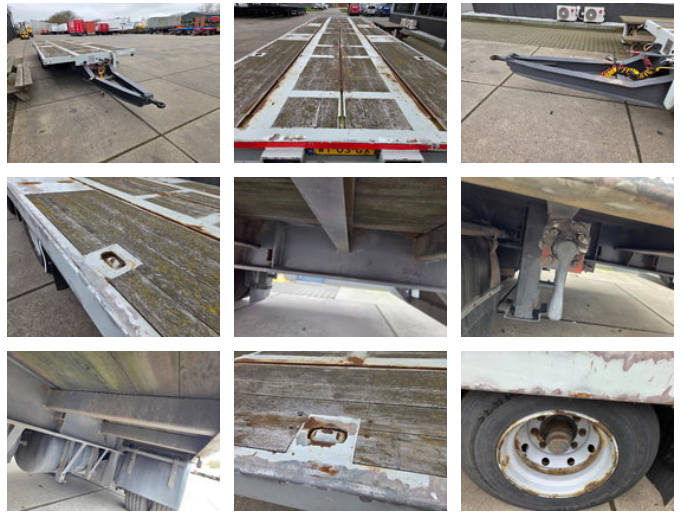

Burg BPM 00 18 CCXAX BX 2 as middenas APK 03/2027

General features

Brand	Burg
Subcategory	Drop side
Licence plate	WT-03-GX
Construction year	1998
Date of first registration	27-02-1998
Condition	Used
General condition	Good

Characteristics

Empty weight	3.650kg
Load capacity	14.350kg
GVW	18.000kg
Length	0cm

Burg BPM 00 18 CCXAX BX 2 as middenas APK 03/2027

Technical specifications

Number of axes

2

Accessories